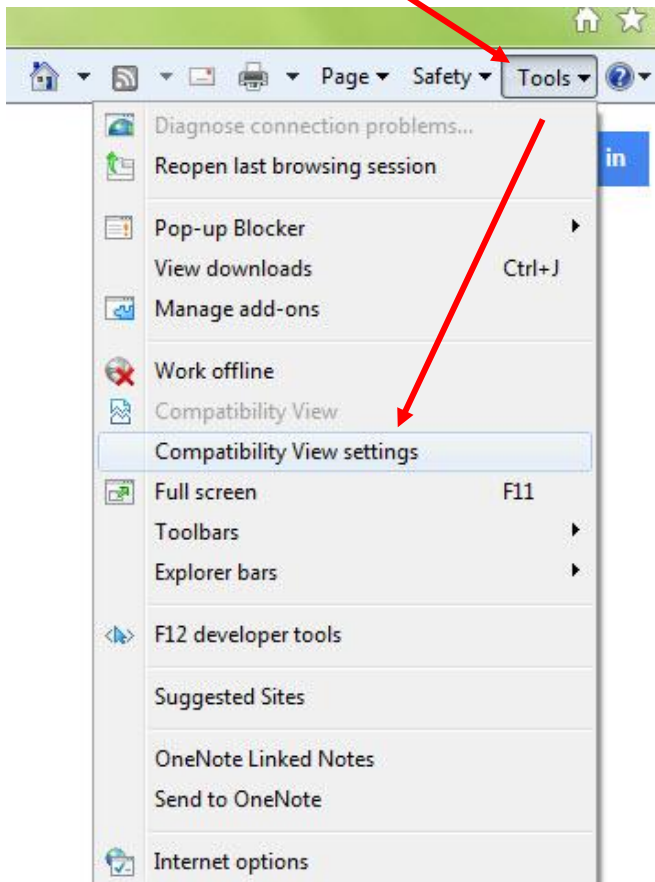

## Internet Explorer 9, 10, 11 Compatibility Setup for Spaceport Imaging Laserfiche Sites

1.) Open Spaceport Imaging Laserfiche site.

2.) Right click next to address bar and select show command bar

3.) Click on Tools and select Compatibility View Settings.