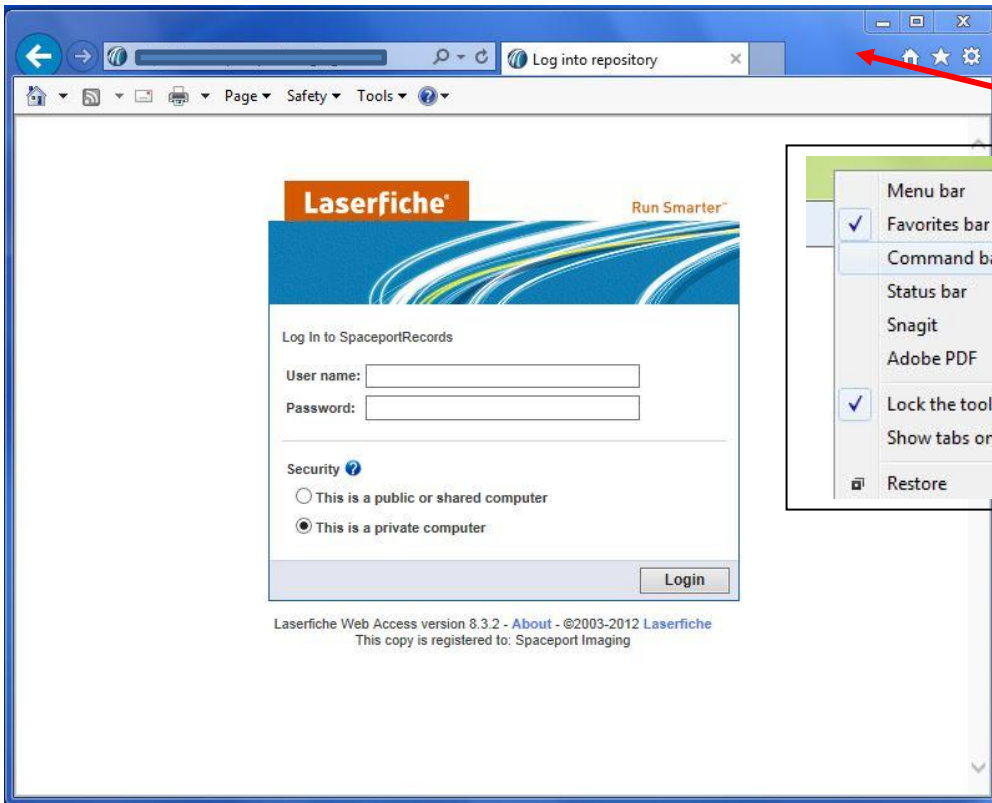

## Internet Explorer 9, 10, 11 Compatibility Setup for Spaceport Imaging Laserfiche Sites

1.) Open Spaceport Imaging Laserfiche site.

2.) Right click next to address bar and select show command bar

3.) Click on Tools and select Compatibility View Settings.

4.) Type <https://bcehpublic.spaceportimaging.com> into the "Add this website" section and click Add. Then click Close. Now, each time you open the Spaceport imaging Laserfiche site it will open correctly.