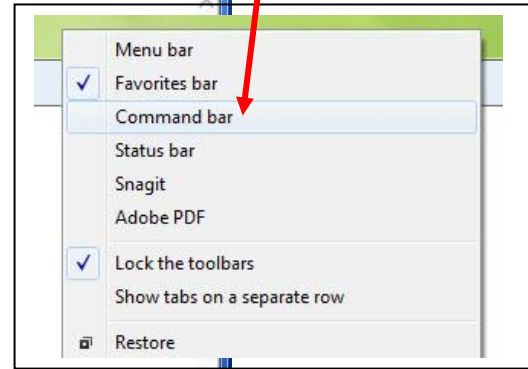

## Internet Explorer 9, 10, 11 Compatibility Setup for Spaceport Imaging Laserfiche Sites

1.) Open Spaceport Imaging Laserfiche site.

2.) Right click next to address bar and select show command bar

3.) Click on Tools and select Compatibility View Settings.